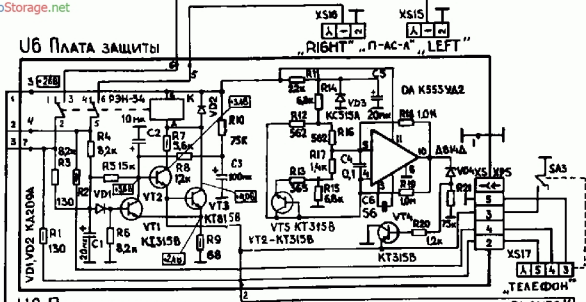

U6 ПЛАТА ЗАЩИТЫ