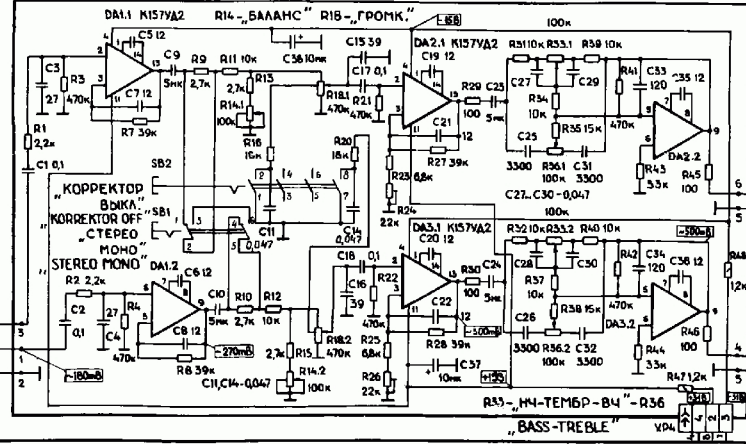

"DUBBING"  
"ДЛО КОПИР"

"ЗАПИСЬ"  
"REC"

XS1

XS2

"ВОСПР."  
"PLAY"

U5 УНЧ-П

"BALANCE" "VOLUME"

R33 - "M-TEM6P-B4" - R36