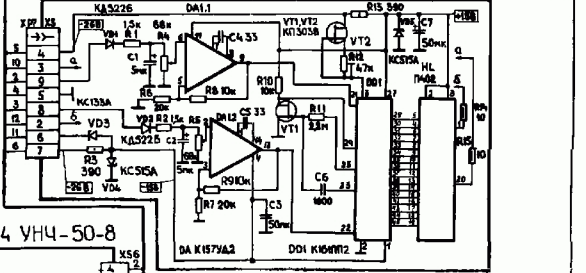

U8 ПЛАТА ИНДИКАЦИИ