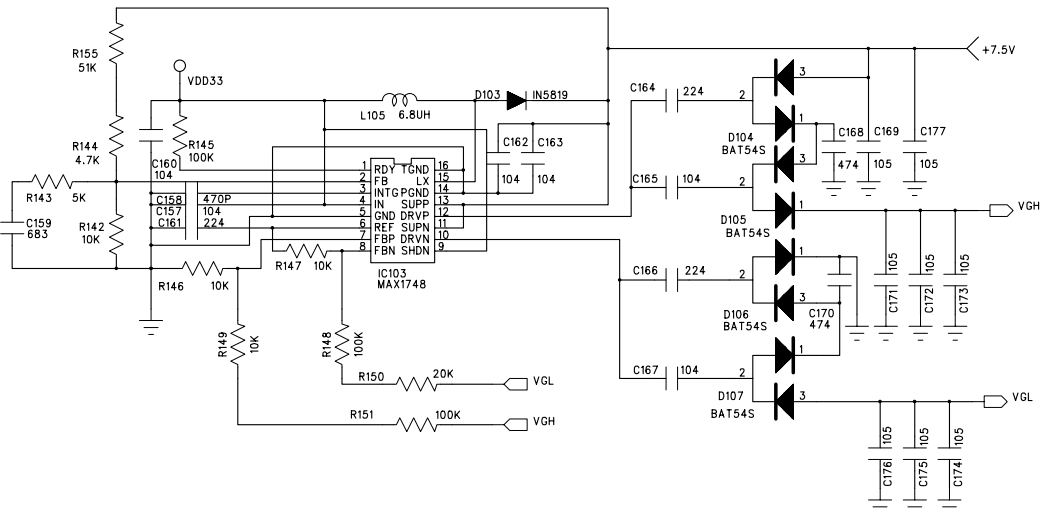

BAO TAN Electronic Limited
 MODEL: DVD818
 DATE: 2007-06-29
 DRAWN BY: LYW

CON2

CON1

ANT4

ANT1

ANT3

ANT2

FEMALE 14PIN SOCKET

TUNER103

CON1

TV

78M/AM TUNER

4.33MHZ

4.5MHZ

TV

TFT