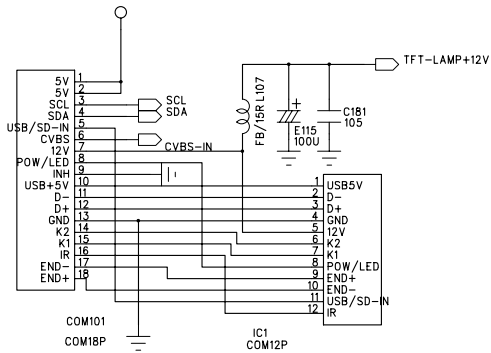

BAO TAN Electronic Limited
 MODEL: DVD818
 DATE: 2007-06-29
 DRAWN BY: LYW

CON2

CON1

ANT4

ANT1

ANT3

ANT2

FEMALE 14PIN SOCKET

TUNER103

CON1

TV

78M/AM TUNER

4.33MHZ

4.5MHZ

TV

TFT