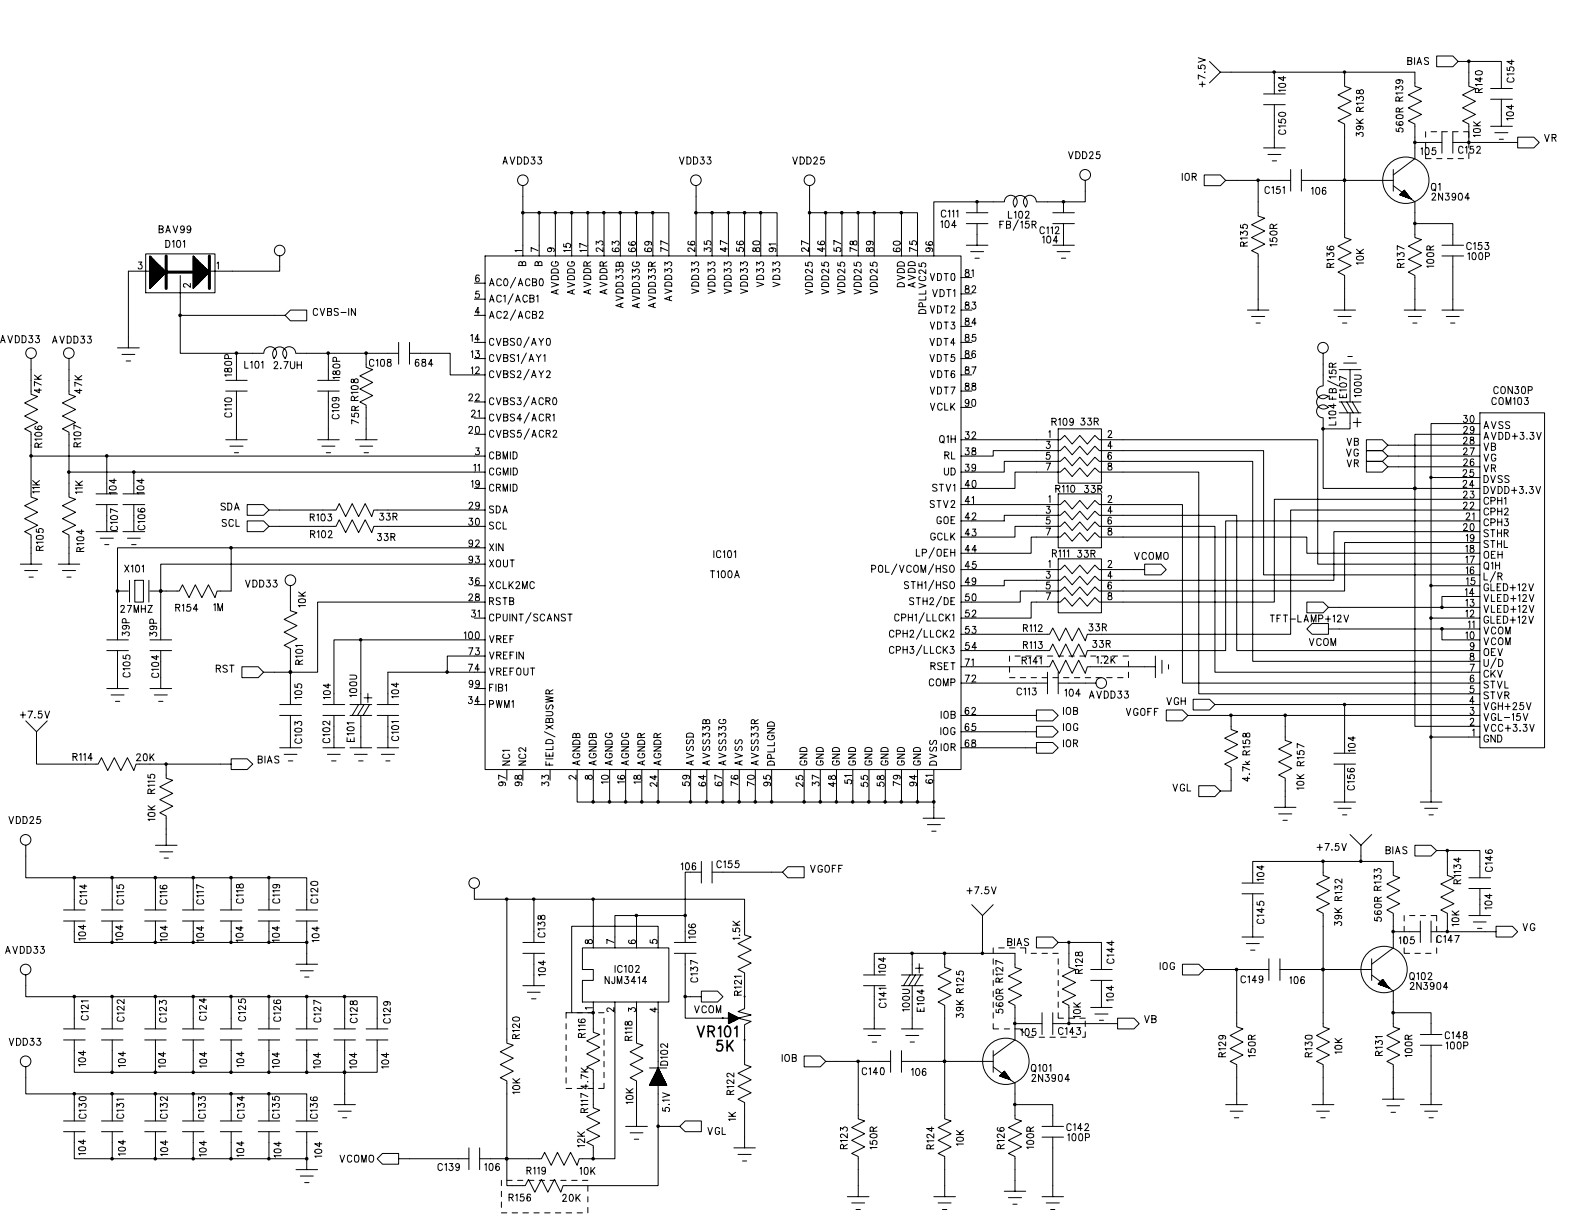

BAO TAN Electronic Limited
 MODEL: DVD818
 DATE: 2007-06-29
 DRAWN BY: LYW

CON2

CON1

ANT4

ANT1

ANT3

ANT2

FEMALE 14PIN SOCKET

TUNER103

CON1

TV

78M/AM TUNER

4.33MHZ

4.5MHZ

TV

TFT