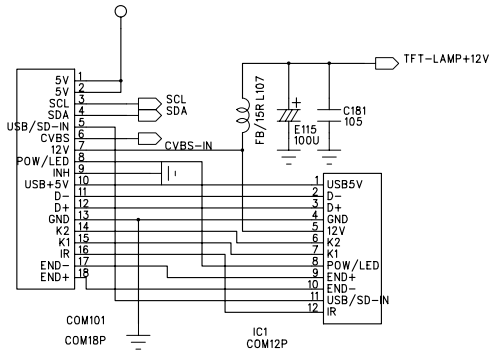

BAO TAN Electronic Limited
 MODEL: DVD818
 DATE: 2007-06-29
 DRAWN BY: LYW

CON2

CON1

ANT4

ANT1

ANT3

ANT2

FEMALE 14PIN SOCKET

TUNER103

CON1

TV

78M/AM TUNER

4.33MHZ

4.5MHZ

TV

TFT