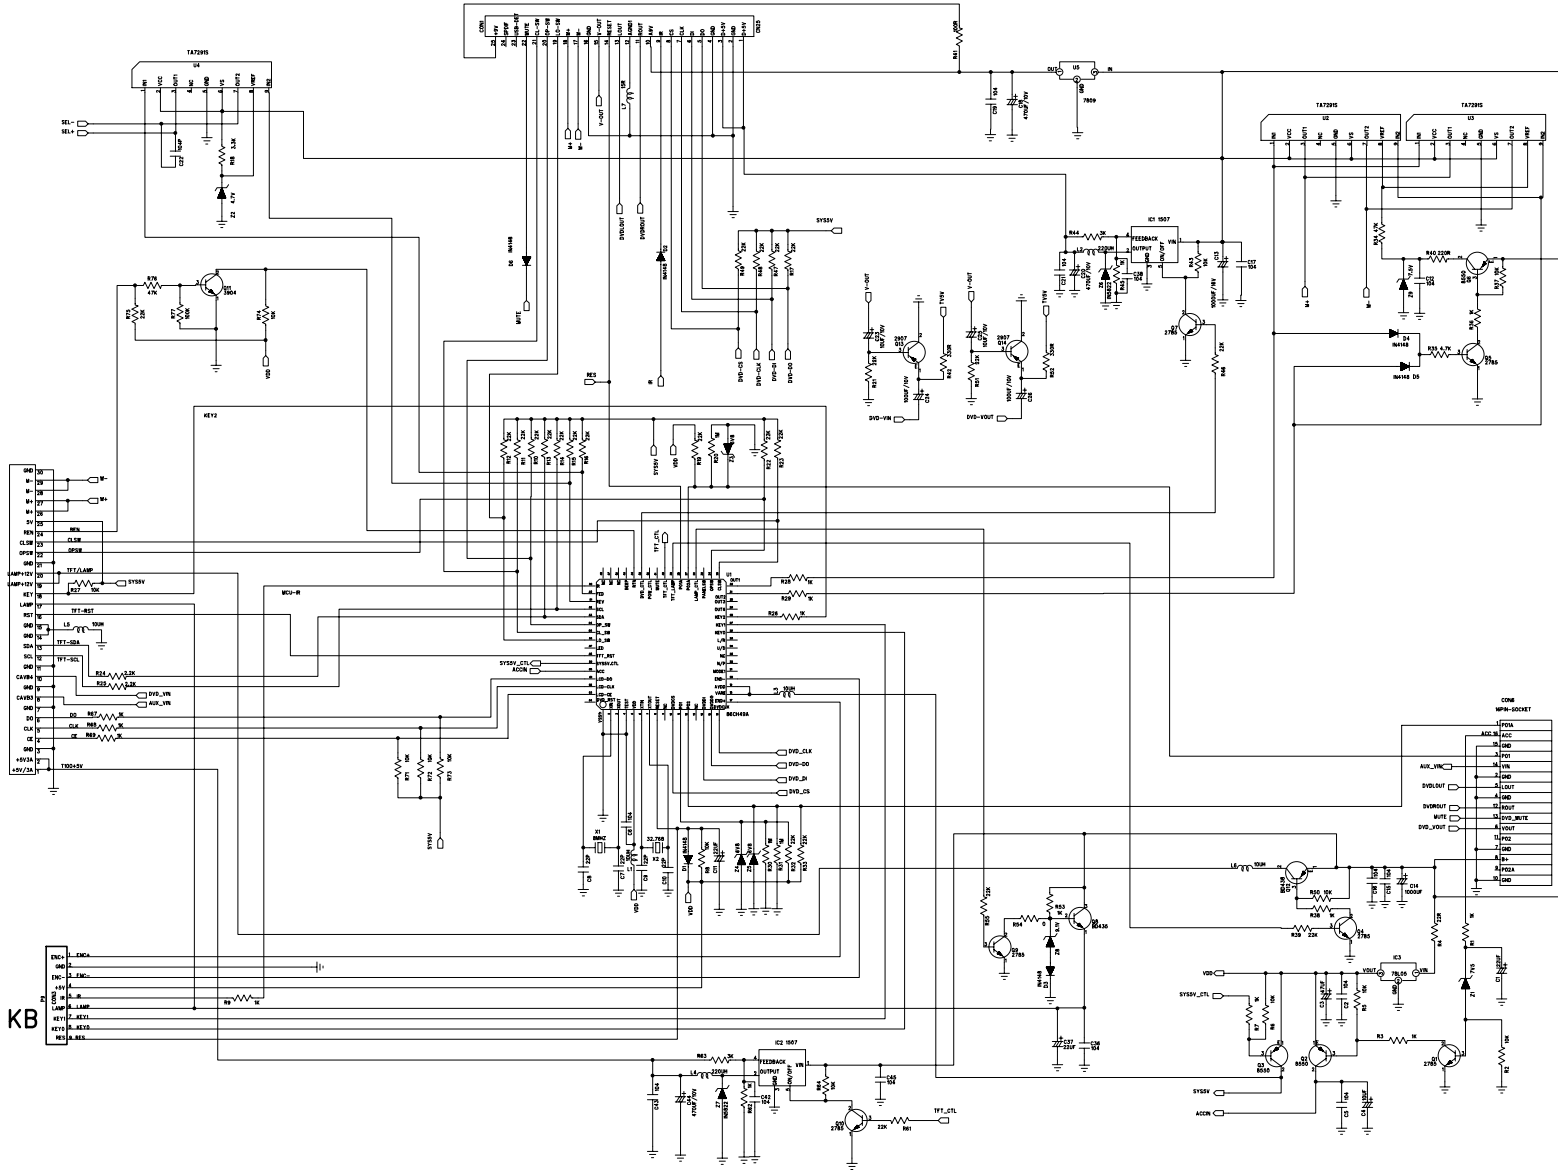

TFT

CONN COMP

KB

CONN WIRE-SOCKET