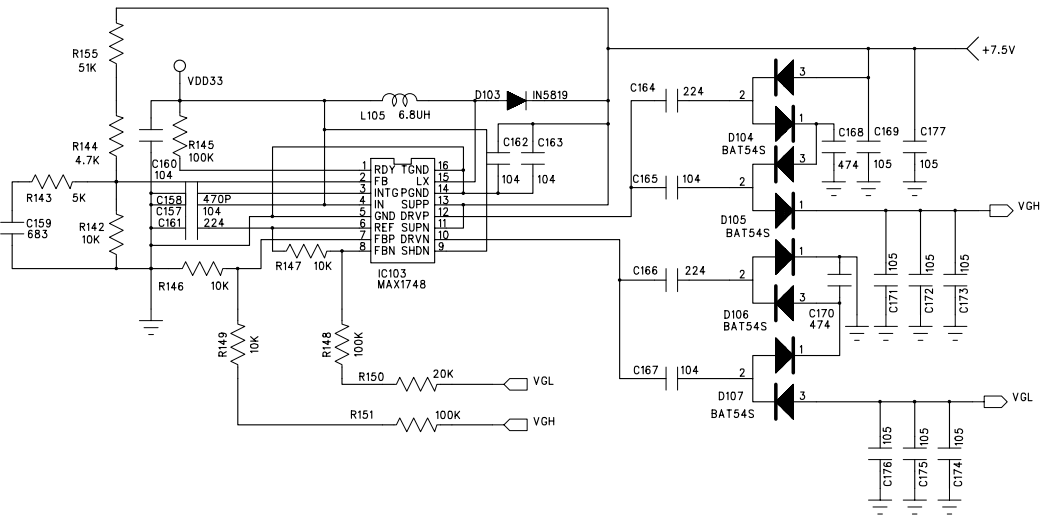

BAO TAN Electronic Limited
 MODEL: DVD818
 DATE: 2007-06-29
 DRAWN BY: LYW

CON2

CON1

ANT4

ANT1

ANT3

ANT2

FEMALE 14PIN SOCKET

TUNER103

CON1

TV

78M/AM TUNER

4.33MHZ

4.5MHZ

TV

TFT