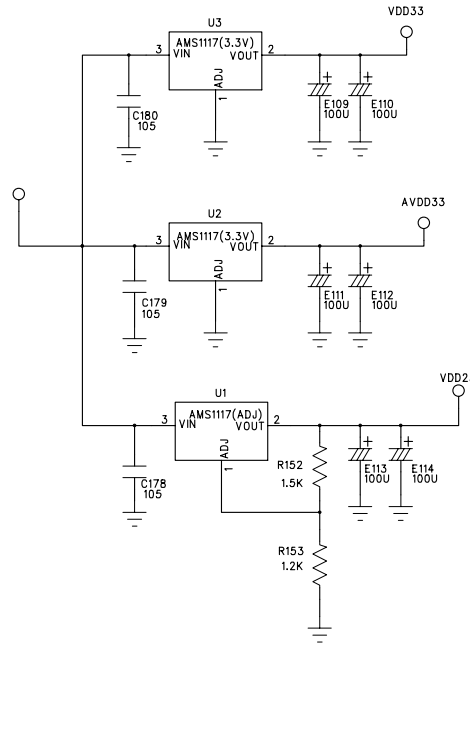

BAO TAN Electronic Limited
 MODEL: DVD818
 DATE: 2007-06-29
 DRAWN BY: LYW

CON2

CON1

ANT4

ANT1

ANT3

ANT2

FEMALE 14PIN SOCKET

TUNER103

CON1

TV

78M/AM TUNER

4.33MHZ

4.5MHZ

TV

TFT