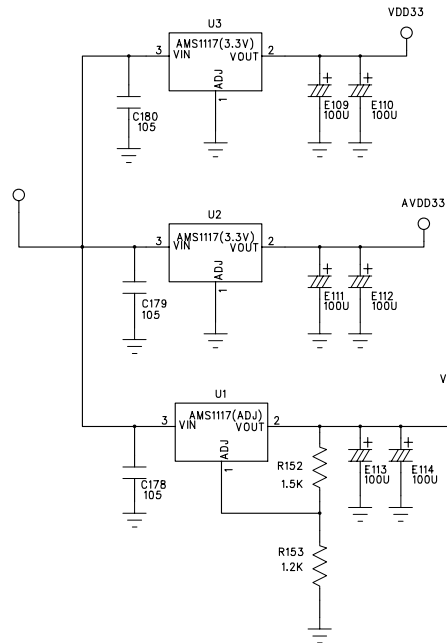

BAO TAN Electronic Limited
 MODEL: DVD818
 DATE: 2007-06-29
 DRAWN BY: LYW

CON2

CON1

ANT4

ANT1

ANT3

ANT2

FEMALE 14PIN SOCKET

TUNER103

CON1

TV

78M/AM TUNER

4.33MHZ

4.5MHZ

TV

TFT