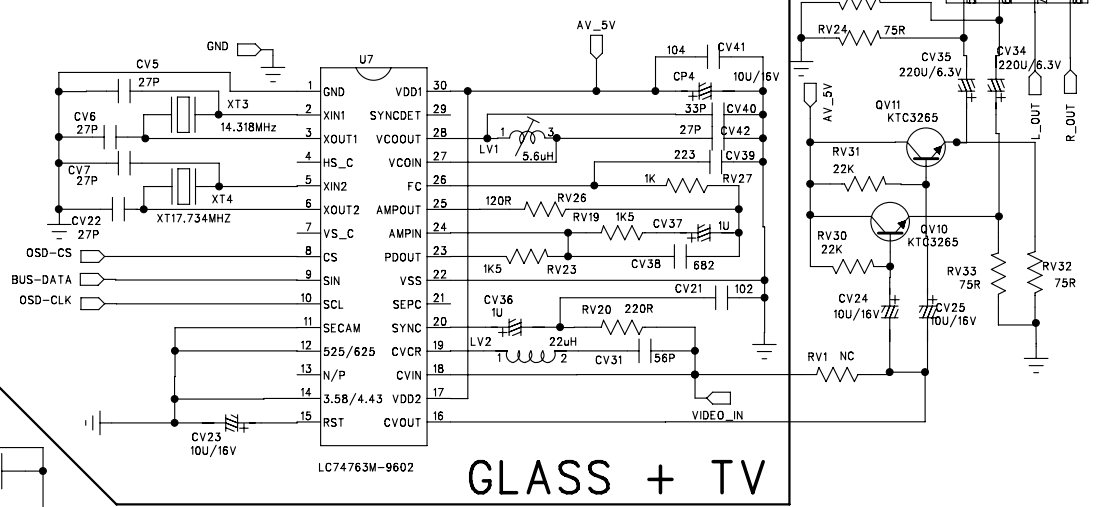

	NO BT	BT/RDS_NO TV	BT/TV.NO RDS
RC60	100R	NC	100R
RC3	NC	100R	NC
RB1	NC	OR	NC
RB2	NC	NC	OR

RV7	NC	OR
RV8	NC	OR
RE1	100R	NC
RE30	100R	NC
BC47	100R	NC
L6,L7,L9	10UH	NC
U7	NC	LC74763M

	NO BT	BT
XC1	27M	22.1184M

REVISION RECORD			
LTR	ECO NO:	APPROVED:	DATE:

3" TFT TV PART

GLASS + TV

DRAWN: LCM		DATED: 2007-03-17		COMPANY:			
CHECKED:		DATED:		TITLE: DT-3000MB/DE2580			
QUALITY CONTROL:		DATED:		CODE:	SIZE:	DRAWING NO:	REV:
RELEASED: 周剑强		DATED:		SCALE:		SHEET: OF	

PCB 170*158*1.6MM D/S