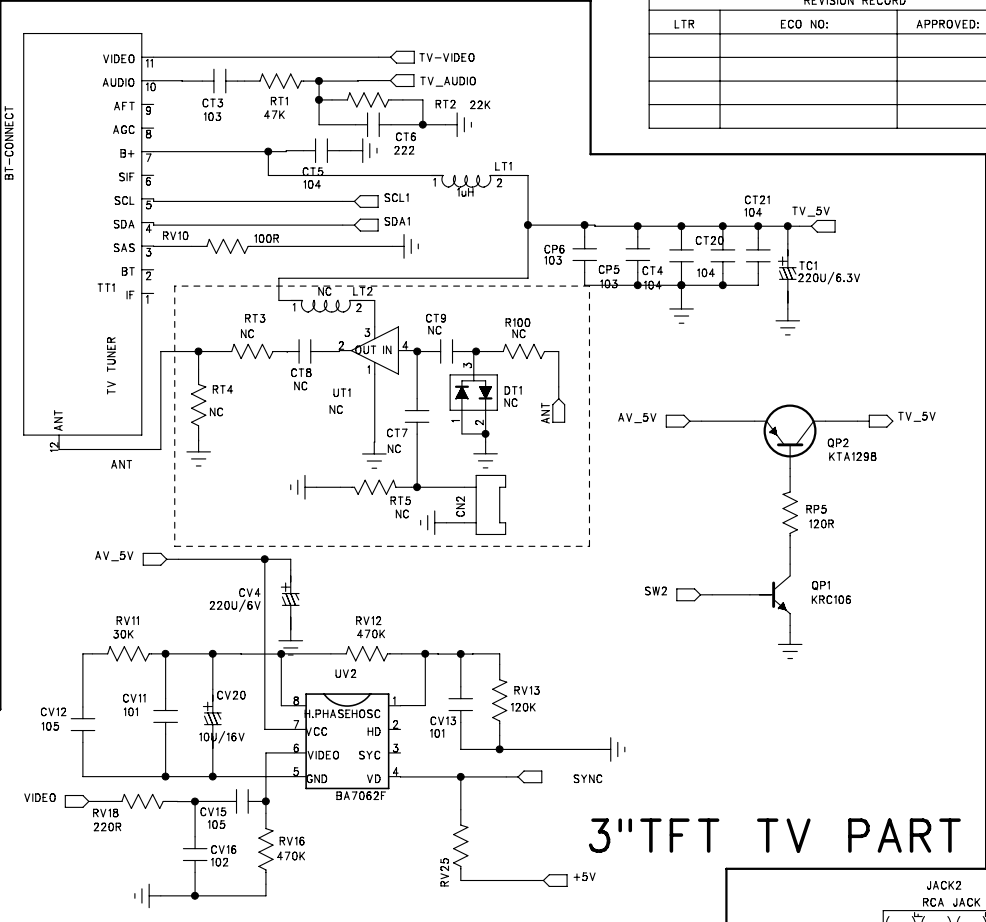

	NO BT	BT/RDS_NO TV	BT/TV.NO RDS
RC60	100R	NC	100R
RC3	NC	100R	NC
RB1	NC	OR	NC
RB2	NC	NC	OR

RV7	NC	OR
RV8	NC	OR
RE1	100R	NC
RE30	100R	NC
BC47	100R	NC
L6,L7,L9	10UH	NC
U7	NC	LC74763M

	NO BT	BT
XC1	27M	22.1184M

REVISION RECORD			
LTR	ECO NO:	APPROVED:	DATE:

3" TFT TV PART

GLASS + TV

DRAWN: LCM		DATED: 2007-03-17		COMPANY:			
CHECKED:		DATED:		TITLE: DT-3000MB/DE2580			
QUALITY CONTROL:		DATED:		CODE:	SIZE:	DRAWING NO:	REV:
RELEASED: 周剑强		DATED:		SCALE:		SHEET: OF	

PCB 170*158*1.6MM D/S