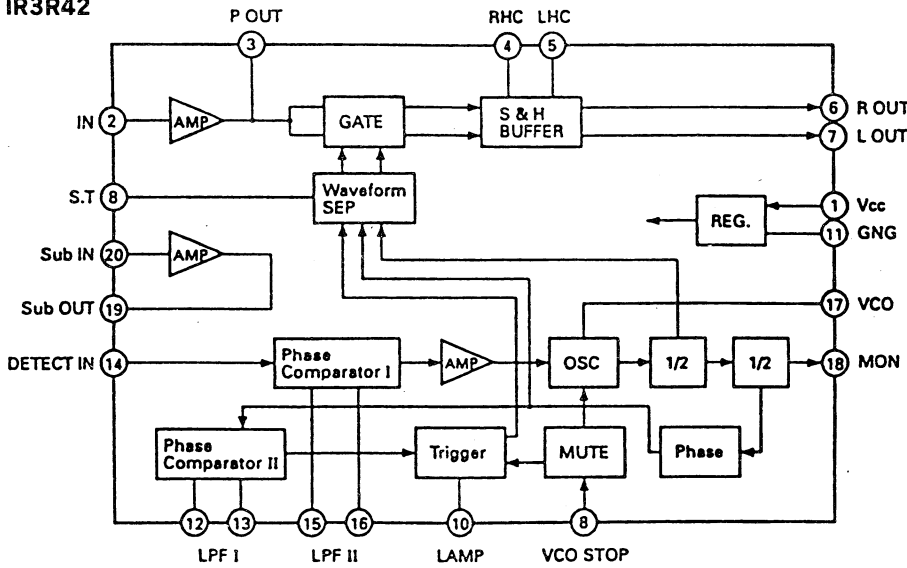

# RADIO CASSETTE-CORDER SONY CFS-715L SU

• IC Block Diagrams  
IC1 CXA1238S

IC2 IR3R42

IC301 BA3423S

Model Name Using Similar Mechanism	deck A
Tape Transport Mechanism Type	deck B

## SPECIFICATIONS

Battery life	
Batteries	FM recording
Sony New Super SUM-1 (NS)	Approx. 8.0 hours
Sony AM1 alkaline	Approx. 20 hours