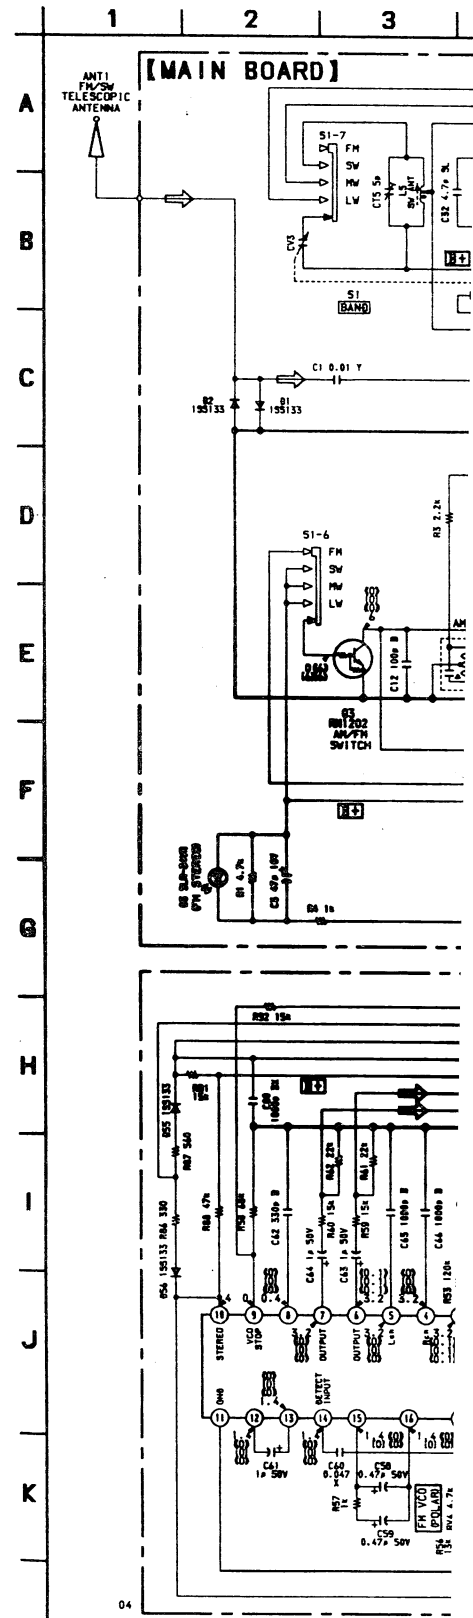

# RADIO CASSETTE-CORDER SONY CFS-715L SU

• IC Block Diagrams  
IC1 CXA1238S

IC2 IR3R42

IC301 BA3423S

Model Name Using Similar Mechanism	deck A
Tape Transport Mechanism Type	deck B