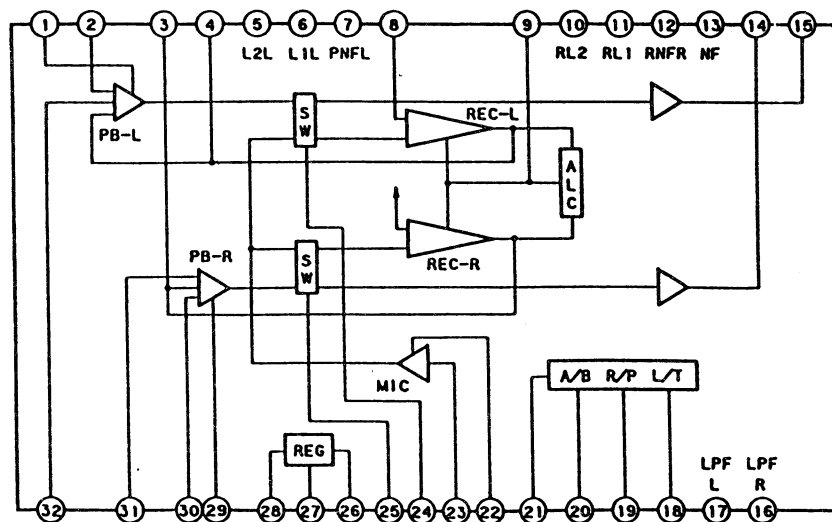

# RADIO CASSETTE-CORDER SONY CFS-715L SU

• IC Block Diagrams  
IC1 CXA1238S

IC2 IR3R42

IC301 BA3423S

Model Name Using Similar Mechanism	deck A
Tape Transport Mechanism Type	deck B

## SPECIFICATIONS

Battery life	
Batteries	FM recording
Sony New Super SUM-1 (NS)	Approx. 8.0 hours
Sony AM1 alkaline	Approx. 20 hours