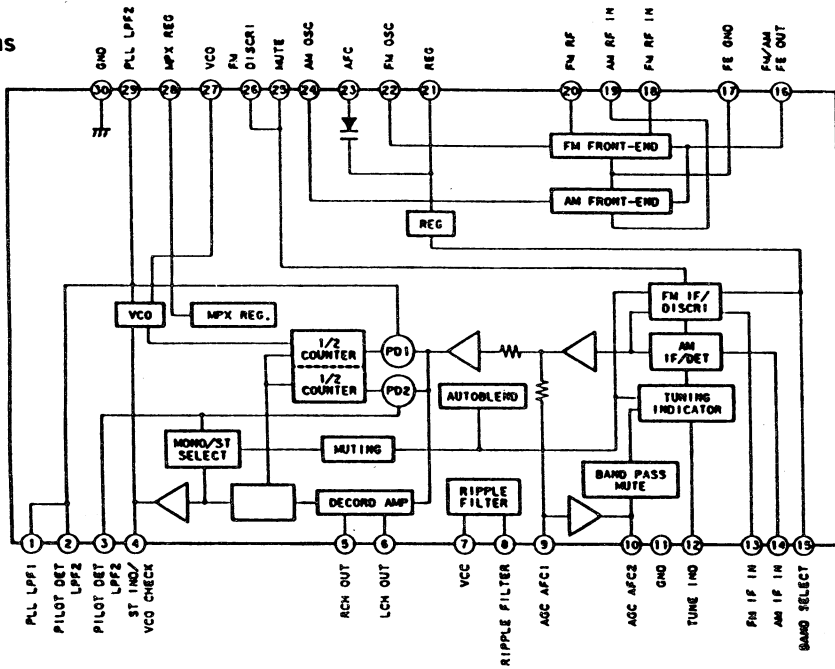

# RADIO CASSETTE-CORDER SONY CFS-715L SU

• IC Block Diagrams  
IC1 CXA1238S

IC2 IR3R42

IC301 BA3423S

Model Name Using Similar Mechanism	deck A
Tape Transport Mechanism Type	deck B

## SPECIFICATIONS

Battery life	
Batteries	FM recording
Sony New Super SUM-1 (NS)	Approx. 8.0 hours
Sony AM1 alkaline	Approx. 20 hours