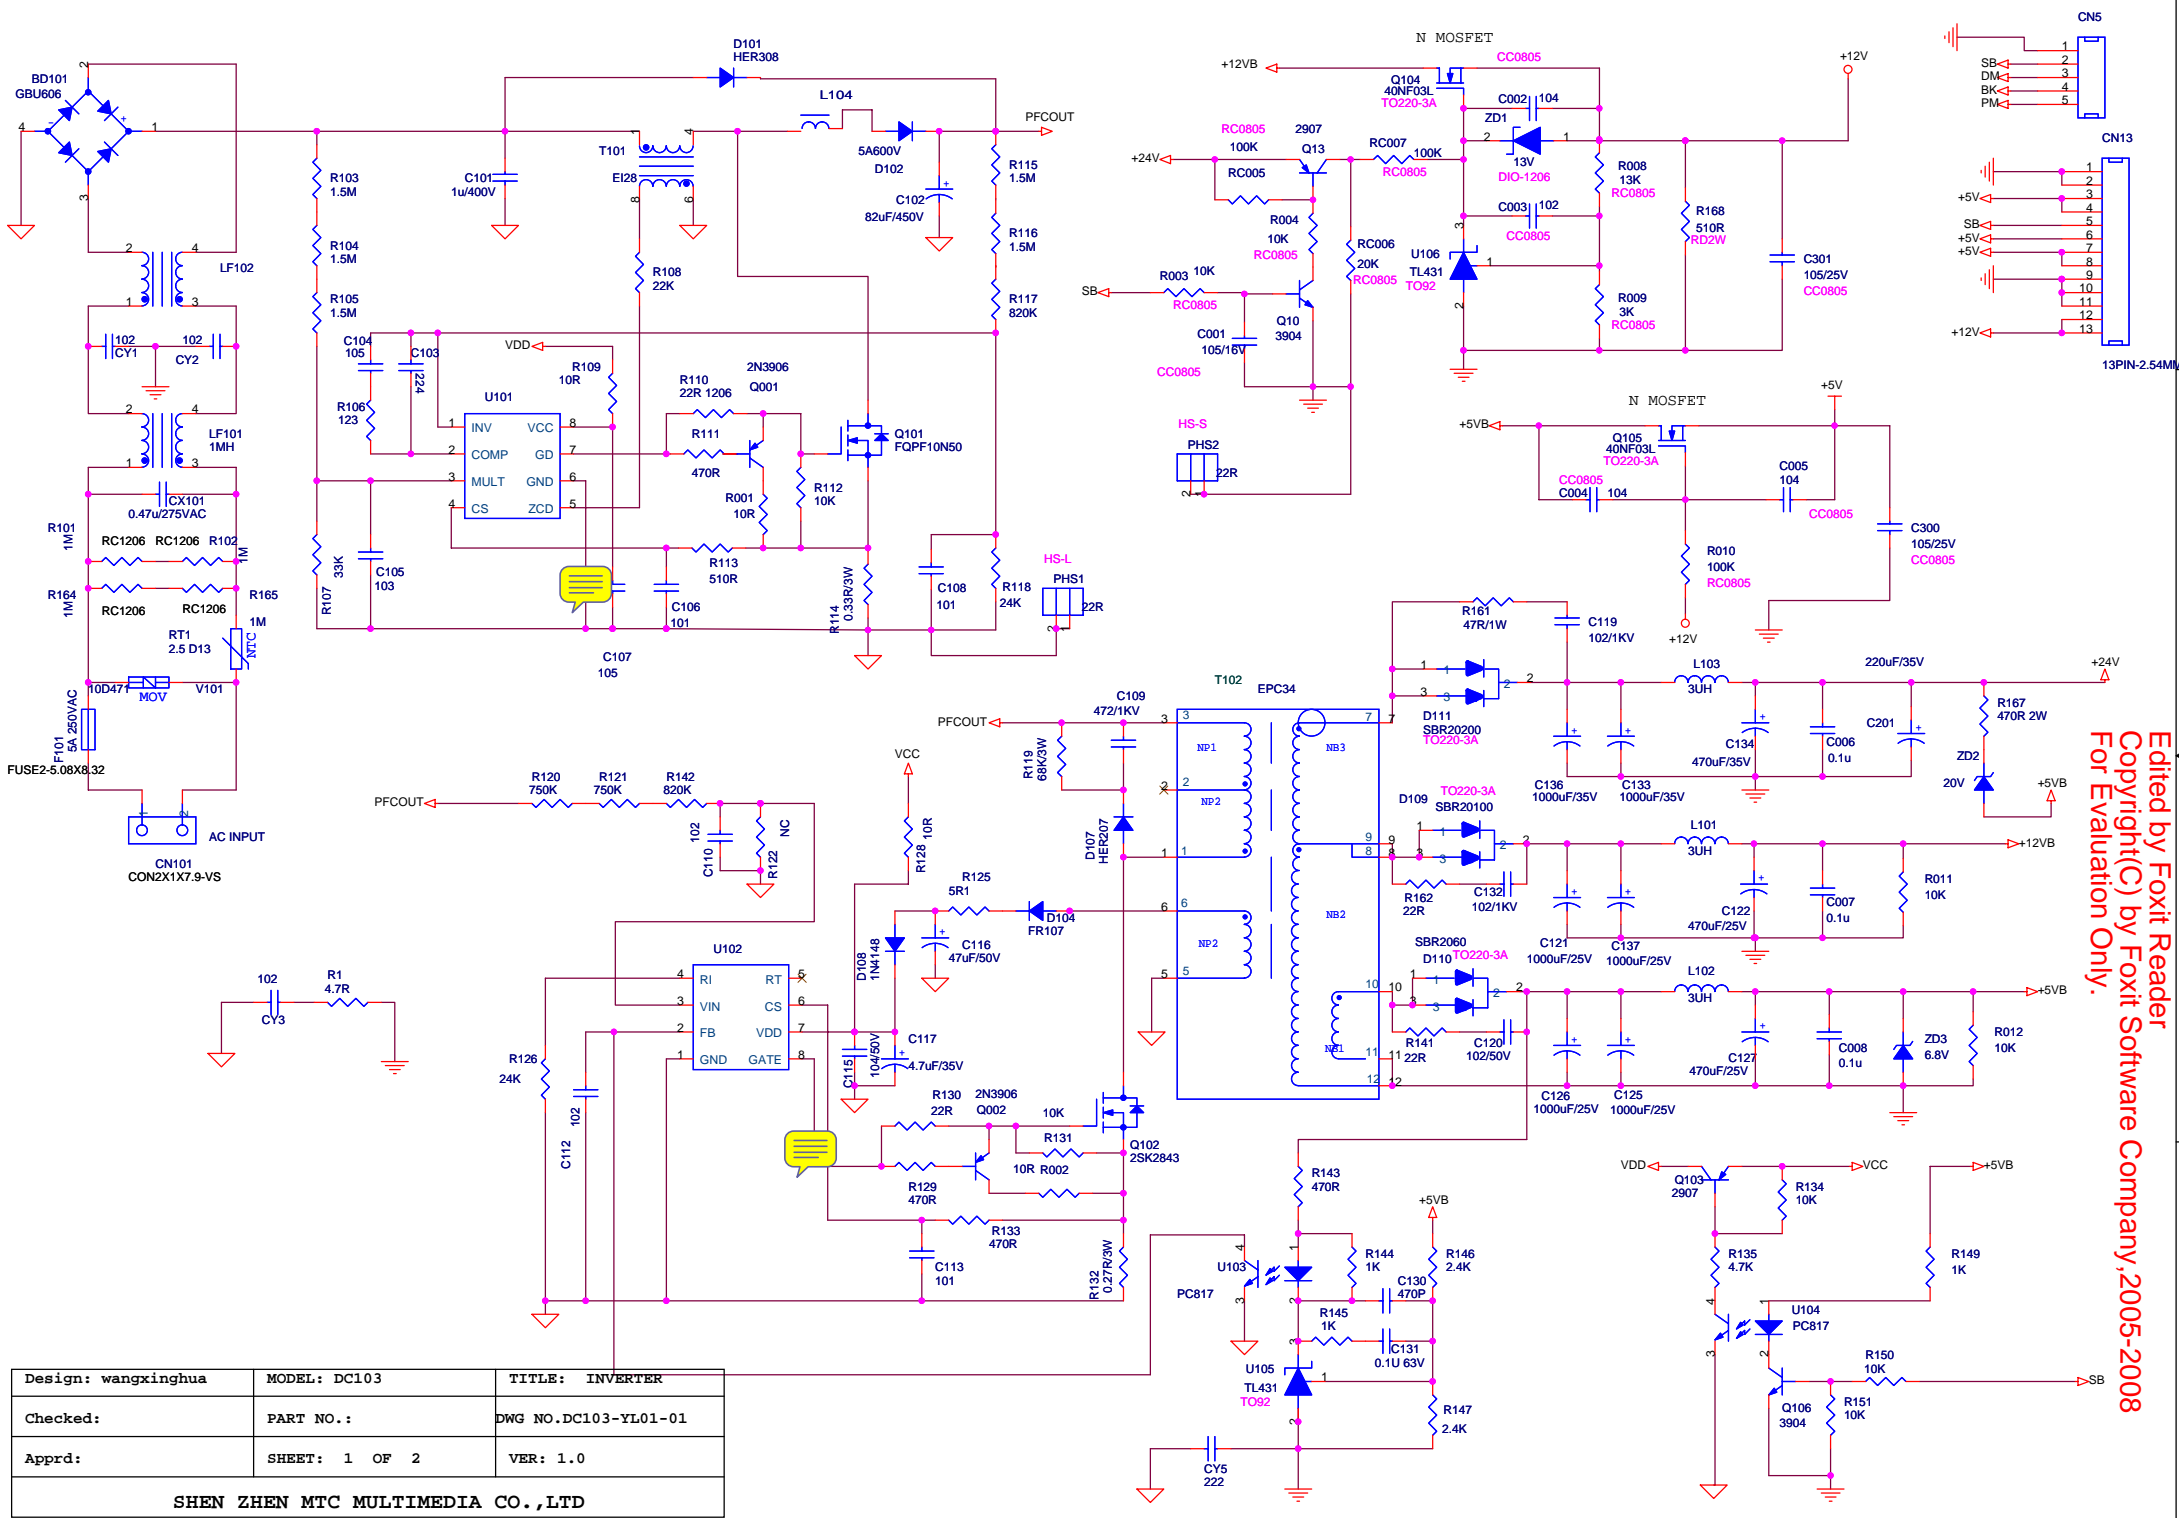

Design: wangxinghua	MODEL: DC103	TITLE: INVERTER
Checked:	PART NO.:	DWG NO.DC103-YL01-01
Apprd:	SHEET: 1 OF 2	VER: 1.0
SHEN ZHEN MTC MULTIMEDIA CO.,LTD		

Edited by Foxit Reader
 Copyright(C) by Foxit Software Company, 2005-2008
 For Evaluation Only.

Design: wangxinghua	MODEL: DC103	TITLE: INVERTER
Checked:	PART NO.:	DWG NO. DC103-YL01-01
Apprd:	SHEET: 1 OF 2	VER: 1.0
SHEN ZHEN MTC MULTIMEDIA CO.,LTD		

Edited by Foxit Reader
 Copyright(C) by Foxit Software Company, 2005-2008
 For Evaluation Only.